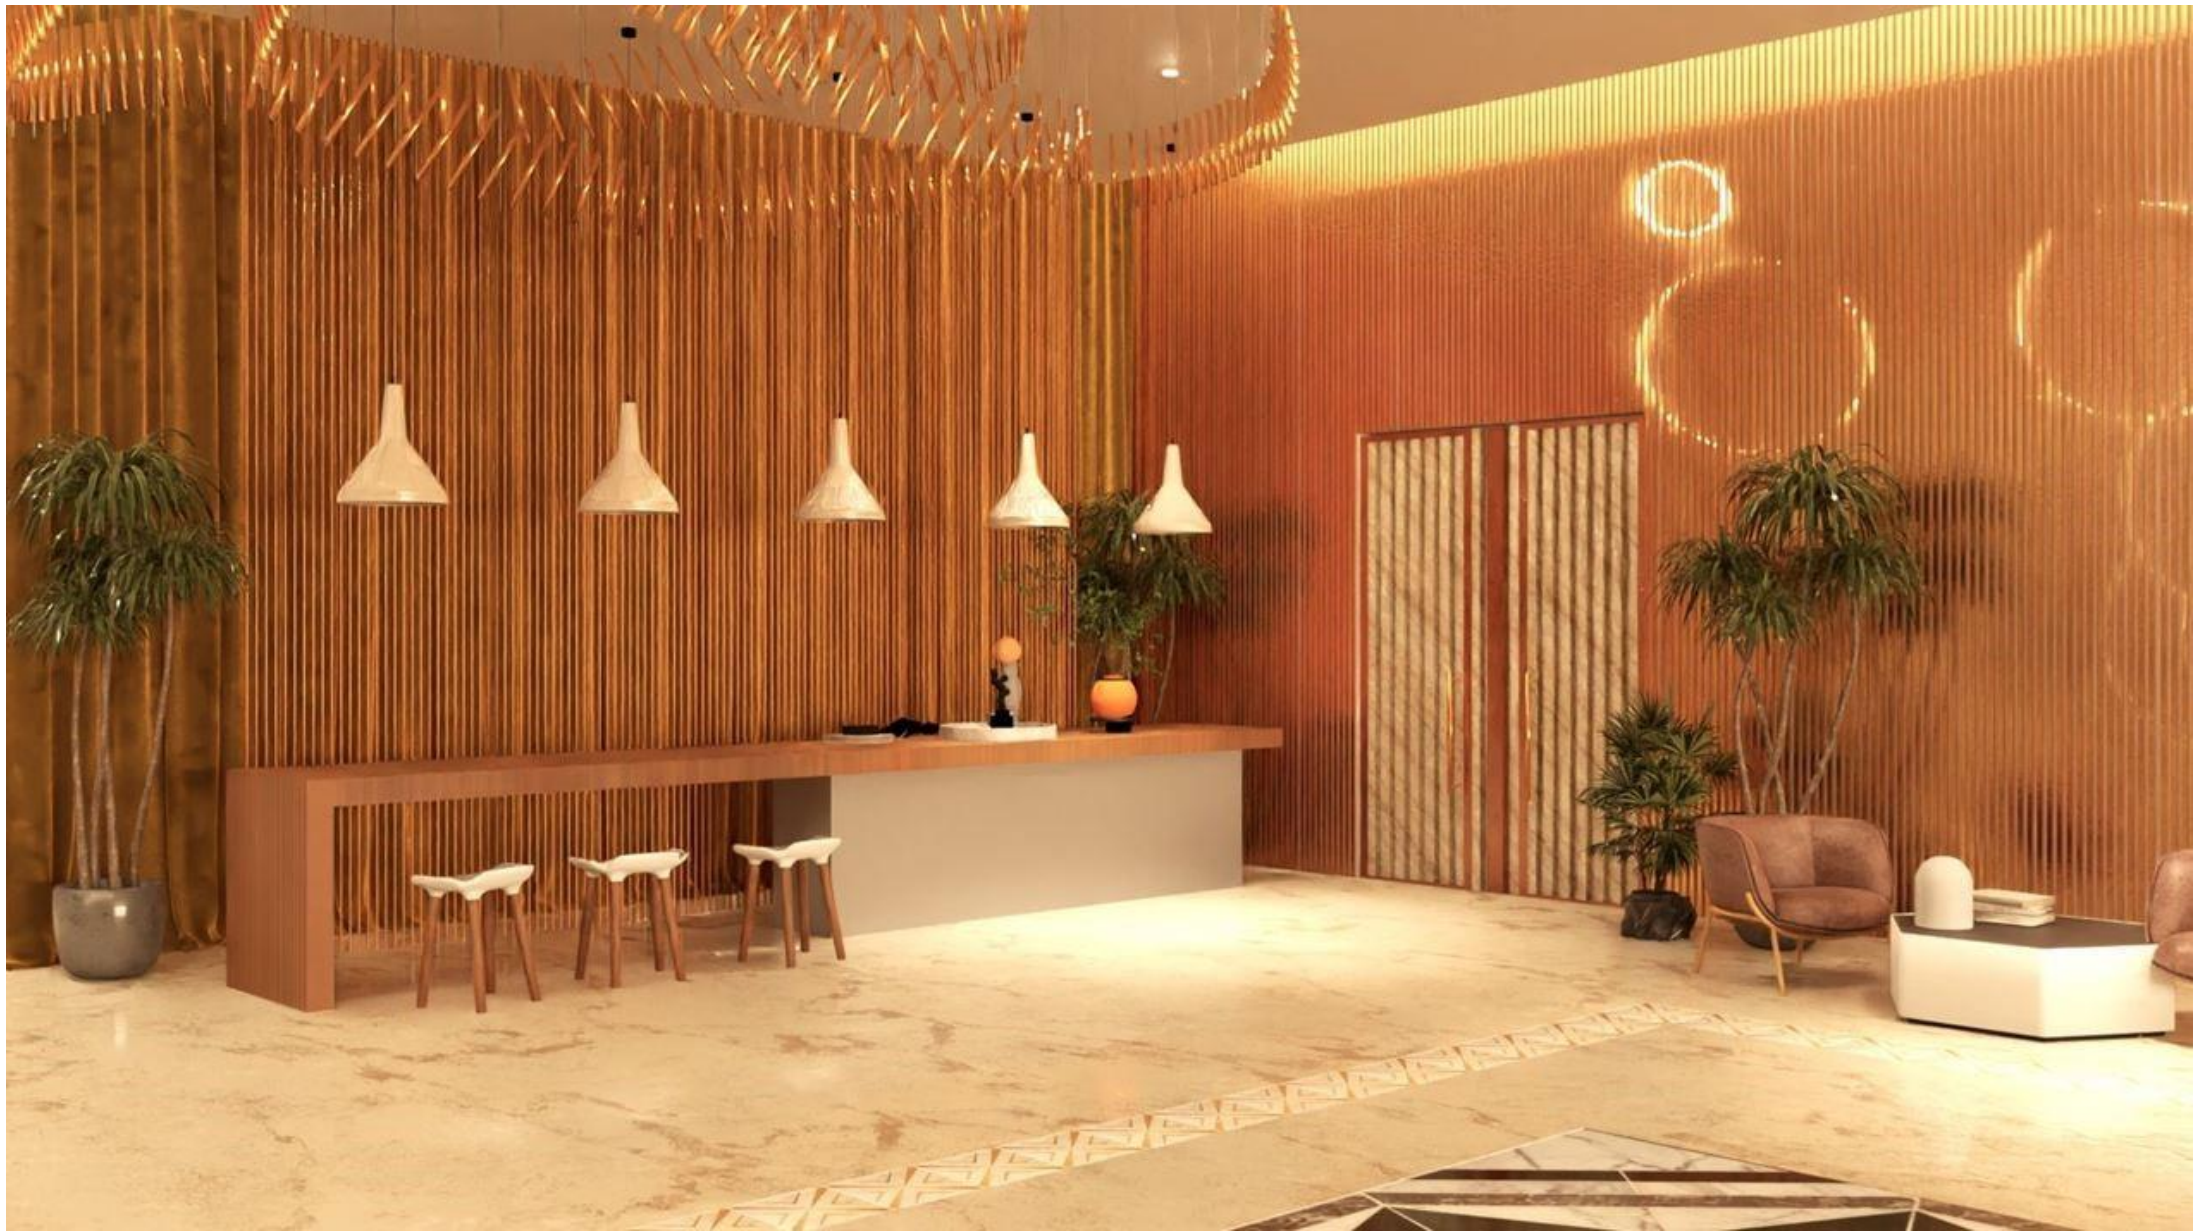

ENTRANCE LOBBY